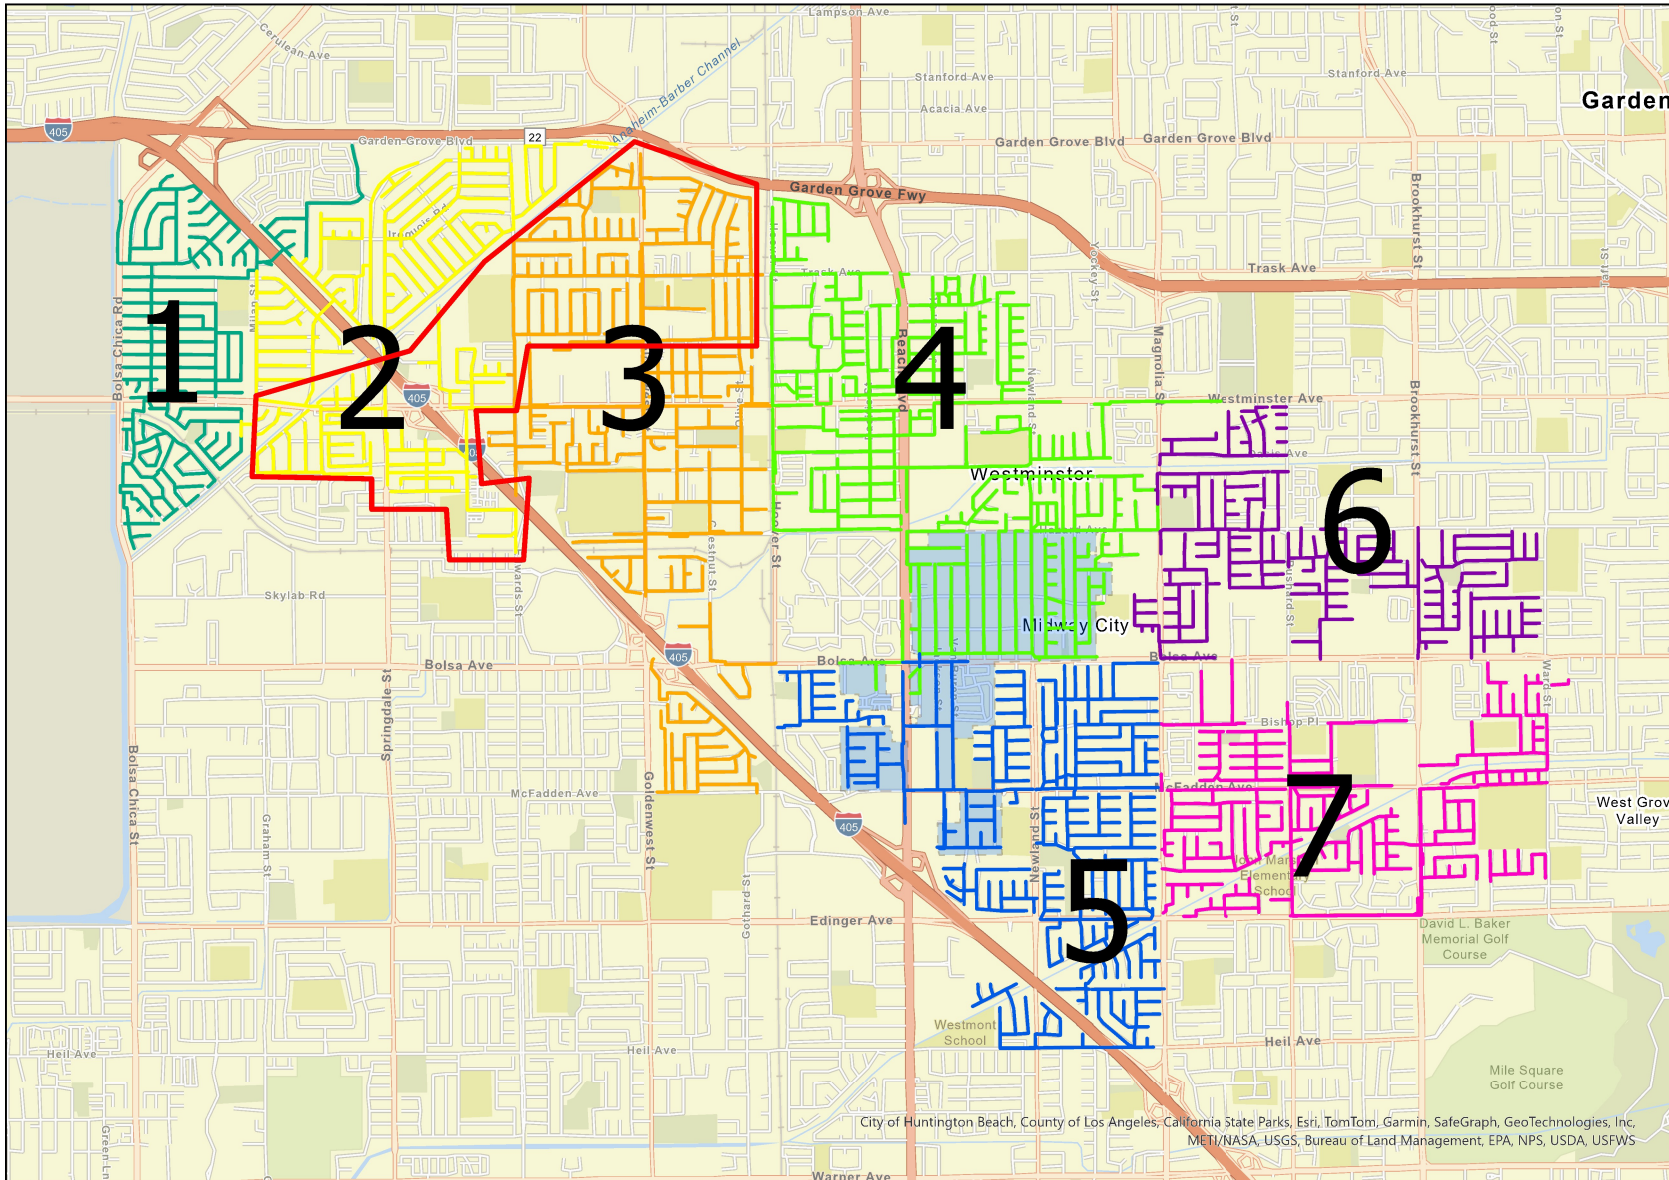

Midway City Sanitation District

Two Week Look Ahead
Map
03/18/2024 to 04/01/2024

Legend

- sPipe_Phase7
- sPipe_Phase6
- sPipe_Phase5
- sPipe_Phase4
- sPipe_Phase3
- sPipe_Phase2
- sPipe_Phase1
- Midway_City